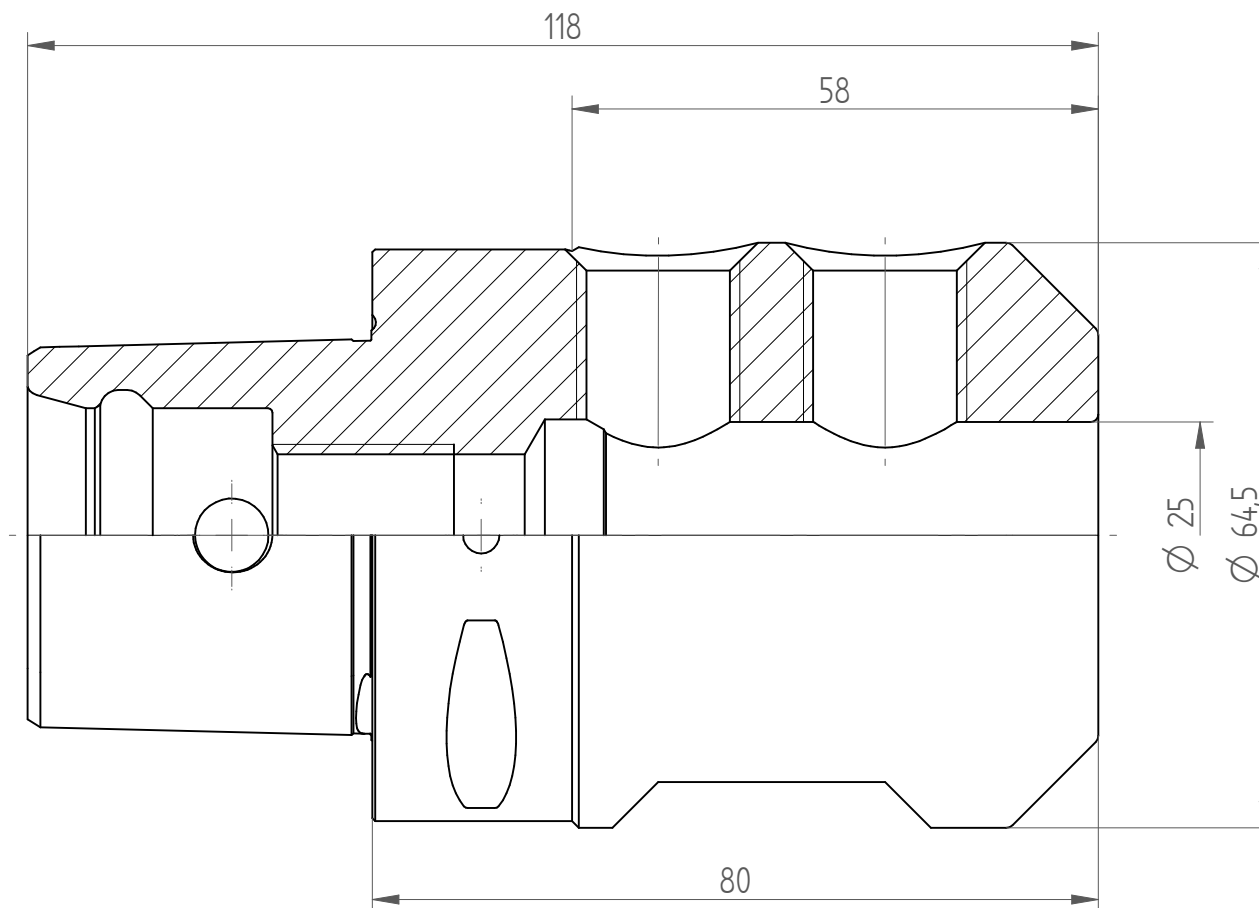

Swiss
Precision
Tools

REGO-FIX®

REGO-FIX AG
Obermattweg 60
4456 Tenniken / Switzerland

Phone +41 61 976 14 66
Fax +41 61 976 14 14
www.rego-fix.com

This is a non-controlled copy. All information given herein is subject to change without notice

The information given herein has been carefully checked and is believed to be correct. REGO-FIX, however, assumes no responsibility or liability for any errors, inaccuracies or omissions that may appear in this drawing

This document is subject to copyright laws. No part of this document may be reproduced or transmitted in any form or any means, electronic or mechanic, for any purpose, without the express written permission of REGO-FIX

Type : C6_WD25x080
Part No. : 280632550
Date : 10.06.2014
Scale : 1.2:1